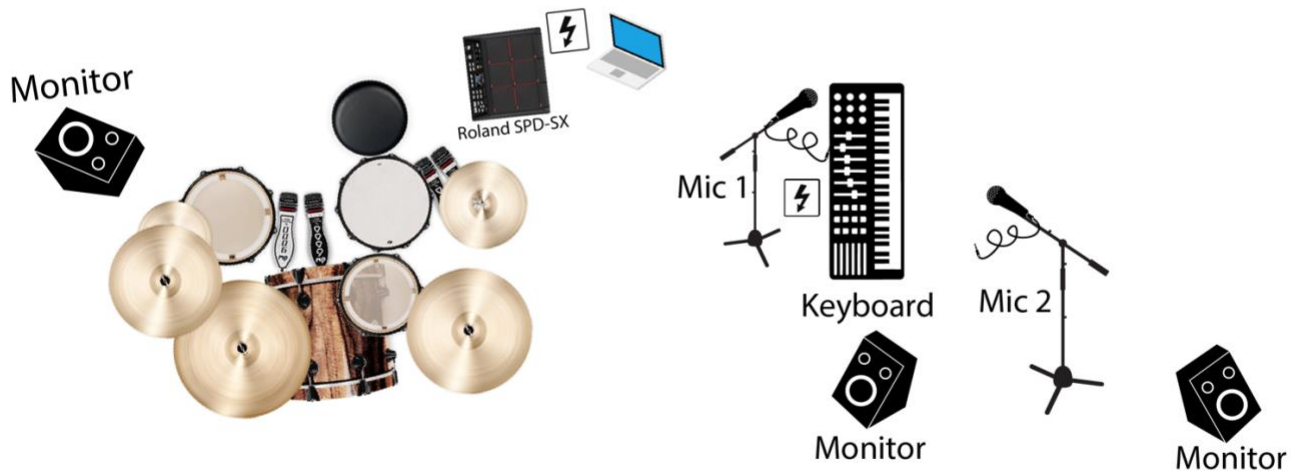

ELEVEN POINT TWO

FRONT OF STAGE

Band Members:

Taylor Siegel – Keyboard/Vocals

Jon Siegel - Drums

INPUT LIST – ELEVEN POINT TWO

Channel	Input	Microphone/DI
1	Lead Vocal	Microphone
2	Lead Vocal	Microphone
3	Keyboard	DI
4	Backing Track <small>*running from ableton on laptop</small>	DI
5	Bass (Backing Track) <small>*running from ableton on laptop</small>	DI
other	Full Drum Kit	Microphone

Side notes

*We split every signal running through our own in-ear monitoring system